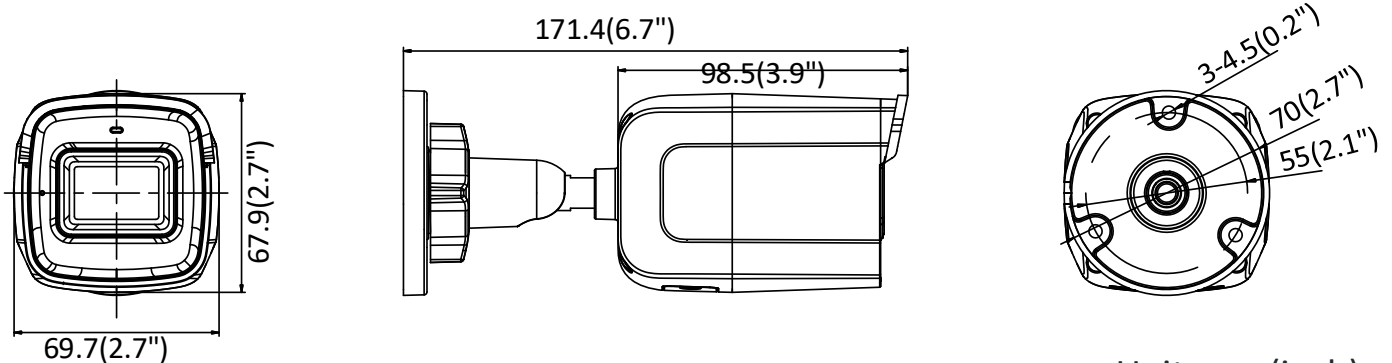

	error, HDD full
Network Storage	Support built-in microSD/SDHC/SDXC card (128G), local storage and NAS (NFS,SMB/CIFS), ANR
Protocols	TCP/IP, ICMP, HTTP, HTTPS, FTP, DHCP, DNS, DDNS, RTP, RTSP, RTCP, PPPoE, NTP, UPnP, SMTP, SNMP, IGMP, QoS, IPv6, UDP, Bonjour
General Function	One-key reset, anti-flicker, heartbeat, mirror, password protection, privacy mask, watermark
Firmware Version	5.5.80
API	ONVIF(PROFILE S,PROFILE G), ISAPI
Simultaneous Live View	Up to 6 channels
User/Host	Up to 32 users 3 levels: Administrator, Operator and User
Client	iVMS-4200, Hik-Connect, iVMS-5200, iVMS-4500
Web Browser	IE8+, Chrome 31.0-44, Firefox 30.0-51, Safari 8.0+
Interface	
Communication Interface	1 RJ45 10M/100M self-adaptive Ethernet port
On-board Storage	Built-in microSD/SDHC/SDXC slot, up to 128 GB
Reset Button	Yes
General	
Operating Conditions	-30 °C to +60 °C (-22 °F to +140 °F), Humidity 95% or less (non-condensing)
Power Supply	12 VDC ± 25% PoE: 802.3af, class 3 (without -D model)
Power Consumption and Current	12 VDC, 0.3 A, max. 4 W PoE (802.3af, 36 to 57 V), 0.2 A to 0.1 A, max. 5.5 W (without -D model)
Protection Level	IP67
Material	Front cover: plastic, back cover: metal
Dimensions	69.7 mm × 67.9 mm × 171.4 mm (2.7" × 2.7" × 6.7")
Weight	350g (0.8lb.)

Available Models:

DS-2CD3021G1-IUHK(2.8/4/6 mm)

Dimensions

Unit: mm(inch)

Accessory

DS-1280ZJ-S
Junction Box

Distributed by

HIKVISION®